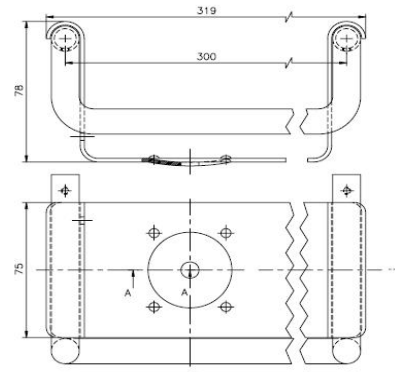

PRODUCT DOCUMENTATION

d line
KNUD HOLSØEN DESIGN

Product Name: Shampoo shelf, grey, Ø14mm

Article Number: 14.7030.02.308

Satin stainless steel

16.7030.01.304

Polished stainless steel

Photo:

Drawing:

Product Information:

Material: AISI 316 stainless steel
Surface finish: Satin 320 grain or polished
Material thickness / Radius: Ø14
Height: 78mm
Width: 319mm
Depth: 105mm

Product Specification:

d line Shampoo shelf rilsan finished dark grey with Ø14x105 c/c 300 mm bracket with concealed fixing AISI 316 satin stainless steel.

d line Shampoo shelf rilsan finished dark grey with Ø14x105 c/c 300 mm bracket with concealed fixing AISI 316 satin polished stainless steel.

Ø4,5x70mm screws with plugs 8x40mm. Please use correct screws and plugs for the type of wall.

Packing:

1 pcs. in a bag, 4 pcs. per box.

Maintenance:

Wash down with mild detergent, rinse off with clean water and dry off with soft dry cloth.